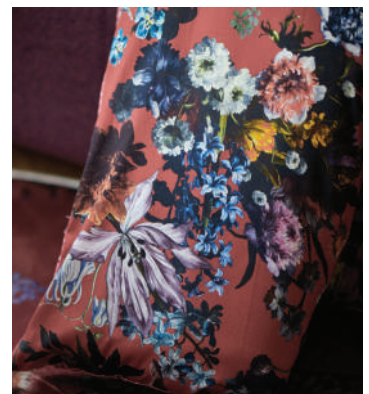

ESSENZAHOME

Već 60 godina ESSENZA HOME dizajnira i proizvodi sofisticirane proizvode za stiliziranje doma za različite stilove enterijera.

www.essenzahome.com